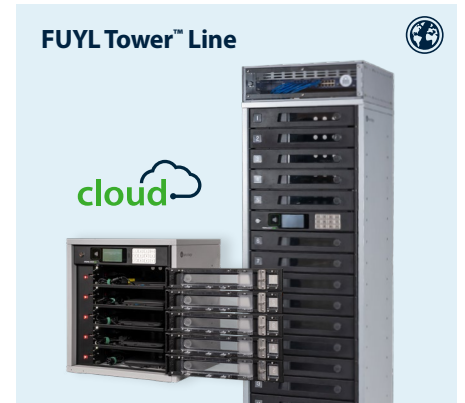

Smart Lockers

A hardware and cloud-based software solution to efficiently charge, store, secure and manage workflows for mobile devices in individually-lockable bays.

Charging Stations

Stationary charging cabinet with a small footprint that holds 32 mobile devices.[^]