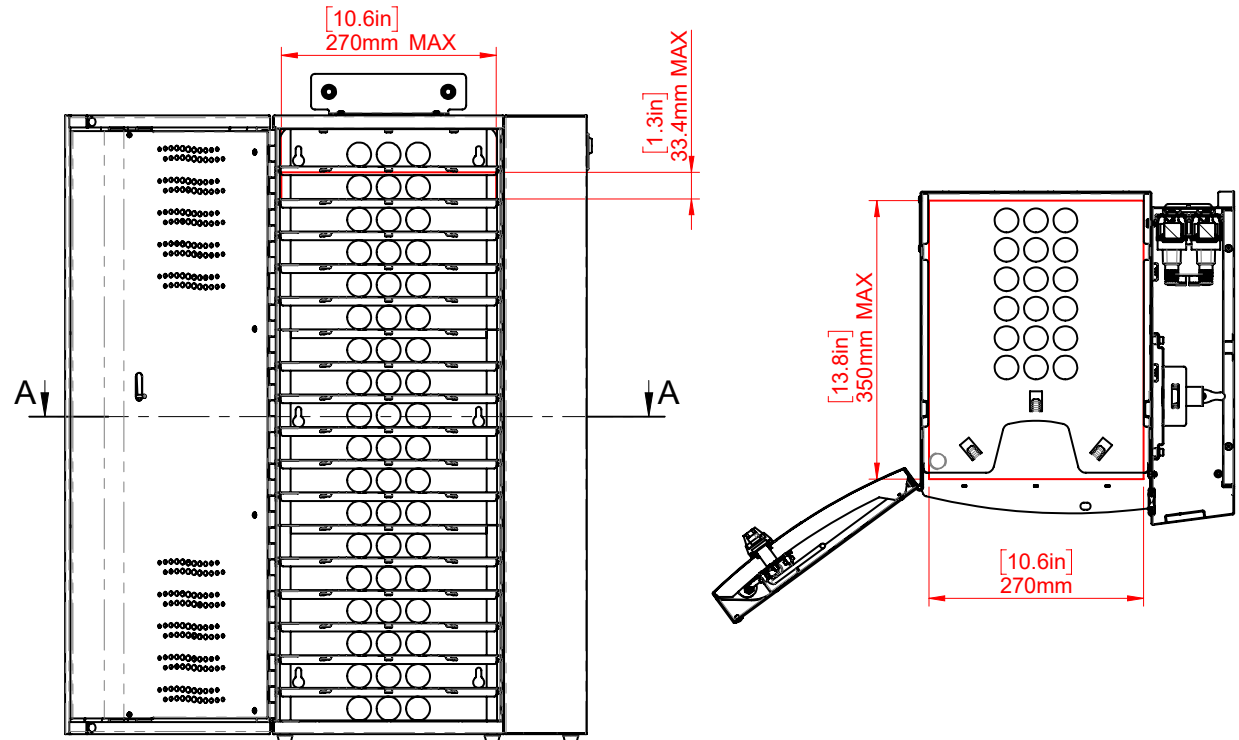

Putnam 18-C Base Charging Station™ Compatibility Guide

How to Check Your Device's Compatibility:

1. 1 The Putnam 18-C Base Charging Station is designed specifically for 11-13" Chromebooks, and can also charge small laptops, tablets and iPads.
2. 2 Refer to the red measurements on the Station drawings to the right. **If your device is smaller than the measurements shown, your device is compatible.**

Product Name	MFG Part #	Total Devices per Station	Max Dimensions (mm): (length x width x thickness)	Max Dimensions (inches): (length x width x thickness)
Putnam 18-C Base Charging Station	10227	18	350 mm x 270 mm x 33.4 mm	13.8" x 10.6" x 1.3"

www.lockncharge.com

Phone: (888) 943-6803 | info@lockncharge.com