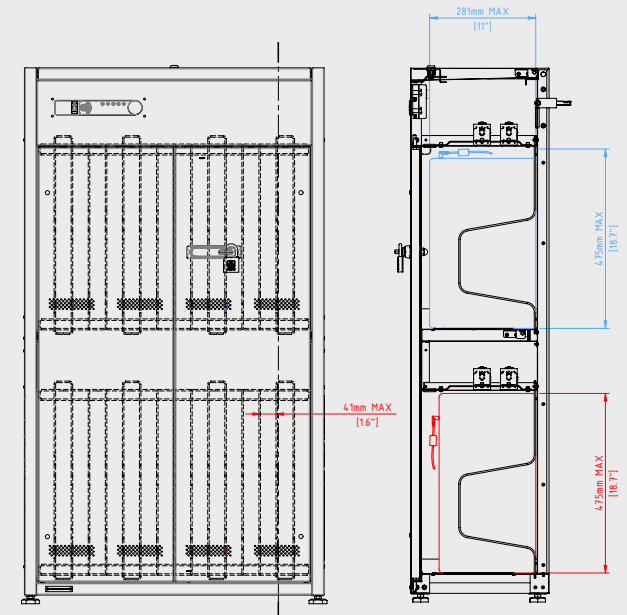

## Check Your Device's Compatibility:

- 1 Check where the power inlet is located on your device. Is it on the **side** or **rear**?

- 2 Check device dimensions:

- Use the **blue** measurements on the Cart drawings to the right if the power inlet is on the **side** of your device.
- Use the **red** measurements on the Cart drawings to the right if the power inlet is on the **rear** of your device.

- 3 If your device is smaller than the measurements shown, your device is compatible.

Compatibility	Rack MFR Code & Description	Max Device Dimensions with Power Cable
10203	16 slot device rack pair / 32 devices per cabinet	475 mm (H) x 40 mm (W) x 280 mm (D)   18.7" (H) x 1.6" (W) x 11" (D)